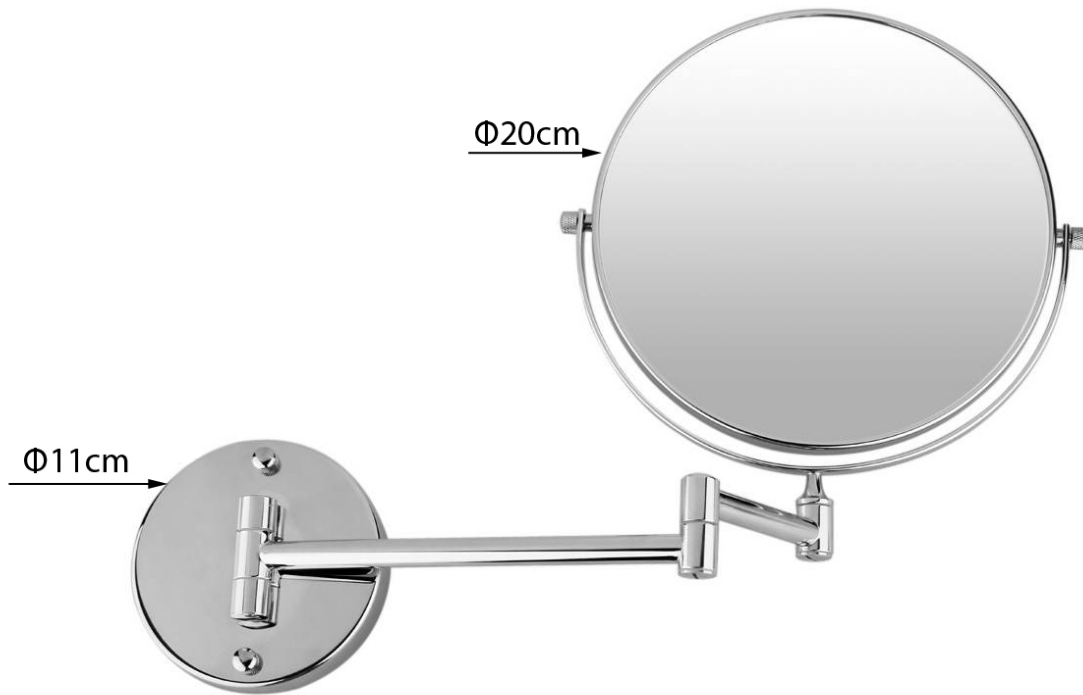

ART CODE ,
LINE , DESCRIPTION
PHOTO

A080-63-10

Wall mounted Magnifying Mirror "Burj"
Magnification x3
Double Jointed Arm
Max Distance from the Wall 30cm

Minimum from the Wall 4cm
Maximum from the Wall 30cm

A080-63-10 Magnifying Mirror , Sheet